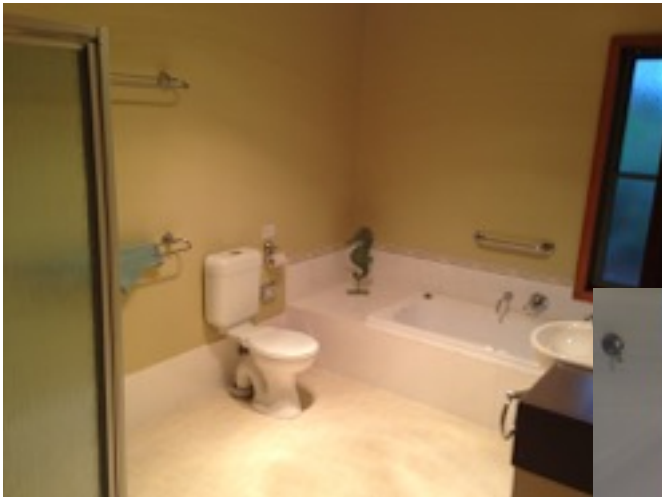

ANCHORS COTTAGE

Wheelchair accessible

Huge Carport area allows for easier access to and from car to cottage. Cottage also has a ramp allowing easy wheelchair access to inside- no steps.

Lounge and dining area is spacious and well designed for the family and wheelchair dependent, allowing for whole family interaction.

Bathroom 1 above.

Bathroom 2 to right has good access to shower and toilet, as well as grab handles.